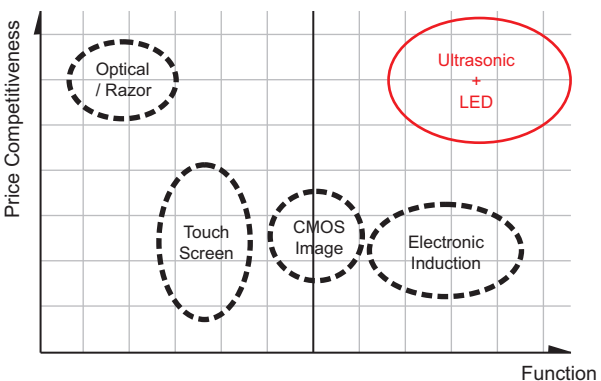

Positioning of Digital Pen enabling Technologies

Technology for combining Ultrasonic waves and infrared rays is the most competitive solution applicable for enabling non-tablet PC to have full tablet functions

DUO pen mouse applies ultrasonic waves and infrared rays in order to actualise tablet functions. DUO's technologies are protected under national and international patents and patents-pending.