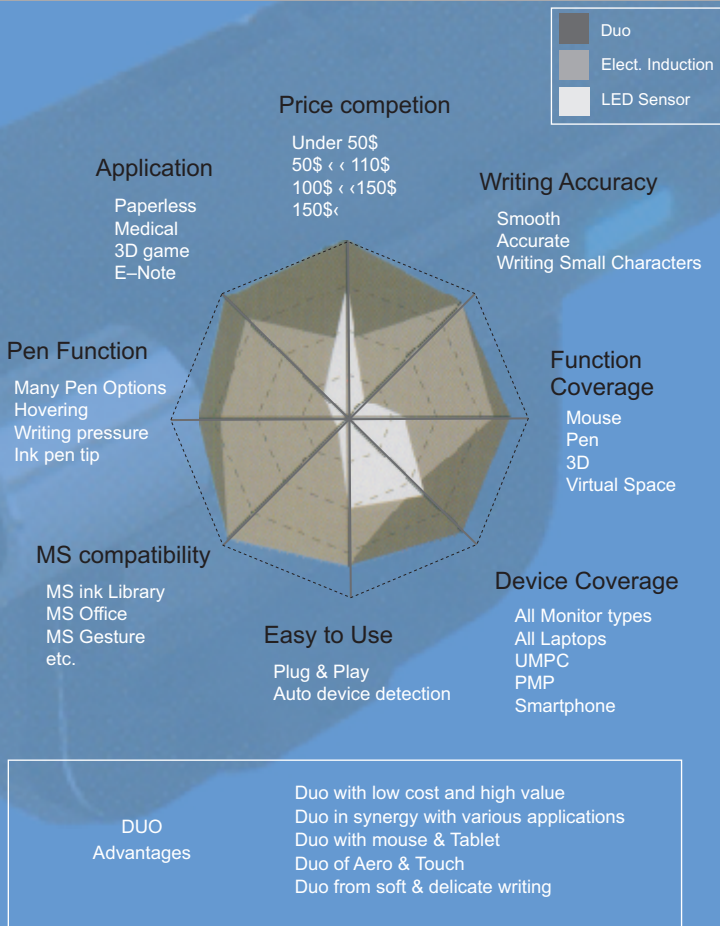

> DUO Advantages

> DUO Feature

- Fine writing and drawing on screen and virtual space : maintain constant writing speed by tracking down pen location 80 times per second
- Aero pen touch ; Able to use mouse and pen functions on screen or separate virtual space
- Virtual writing pressure support : enabling pen-brush typed writing and drawing by patented technology of transforming speed into pressure
- Microsoft Ink library Support : enabling smooth writing and drawings by fully utilizing microsoft ink Library
- Word recognition : Hand writing characters may be saved either as cursive letterings or ASCII charactrs.
- Gesture recognition : able to move and scroll screen to right, left, up and drawn according to pen's gesture
- Note-taking : save notes directly into computer as users write on notebooks for later editing and using
- Microsoft Windows Log Verification : 100% support for Microsoft Windows Vista pen related functions by "Plug-n Play"