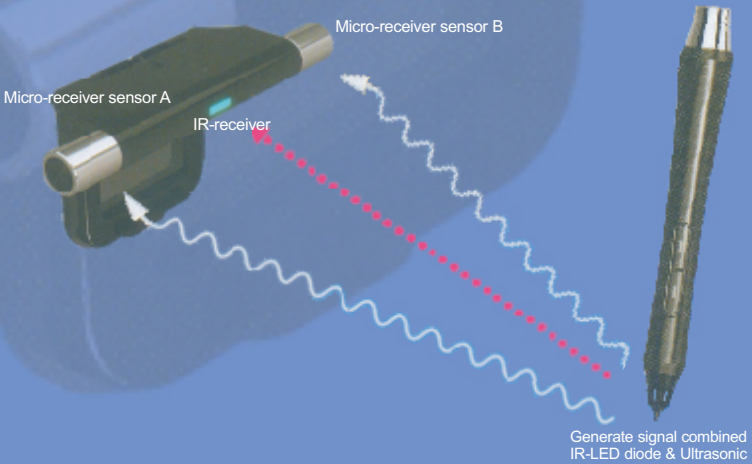

Technology Principle

Using technology tracking down pen position by calculating speed gap between ultrasonic waves and infrared rays.

Advantages :

- The most economical price range among current tablet enabling technologies
- Price-indifferent to increasing monitor size, thus suitable for large size
- Fine writing system using absolute coordination in calculating pen location
- Support virtual space usage by Hovering feature.